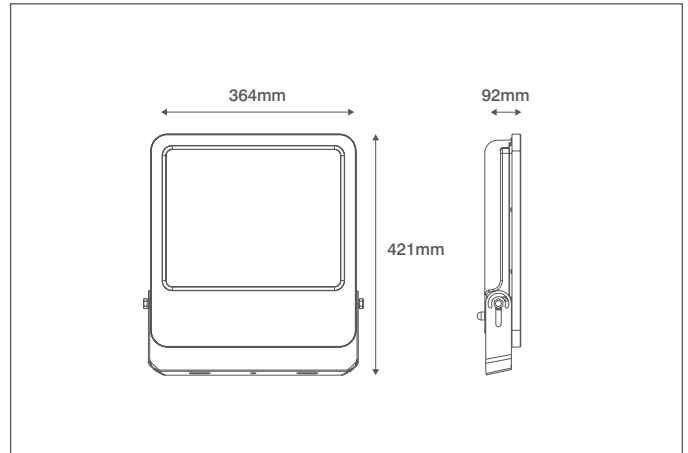

PATHFINDER

Technical Specification

Product Code: OV101200BKCWPC

Description: 200W LED Floodlight With Photocell IP65 CW Black

General Information

Dimensions (mm)	364 (W) x 92 (D) x 421 (H)
Materials	Body: Powdercoated Aluminium; Diffuser: Prismatic Glass
Finish	Black (RAL 9004)
Product Weight (Kg)	5.2
Ingress Protection	IP65
Impact Rating (IK)	07
Warranty (Years)	3

Supply & Power Information

Input Voltage & Frequency (V~ / Hz)	220-240 50/60
Safety Class	I
Circuit Wattage (W)	200
Input Current (mA)	46
Inrush Current/Time	0.5825A (74µs)
Power Factor	0.9
Operating Temperature (°C)	-20 to +45
Critical Temperature (°C)	+70
Input Mains Cable	3 x 1mm ² H05RN-F (1 Metre)