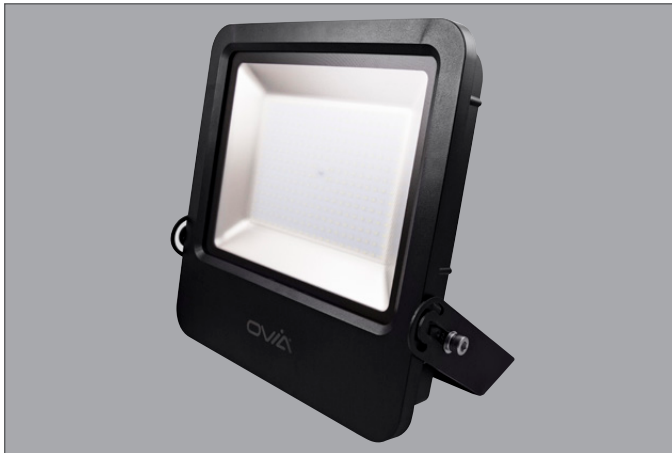

PATHFINDER

Technical Specification

Product Code: OV101200BKCWPC

Description: 200W LED Floodlight With Photocell IP65 CW Black

General Information

Dimensions (mm)	364 (W) x 92 (D) x 421 (H)
Materials	Body: Powdercoated Aluminium; Diffuser: Prismatic Glass
Finish	Black (RAL 9004)
Product Weight (Kg)	5.2
Ingress Protection	IP65
Impact Rating (IK)	07
Warranty (Years)	3