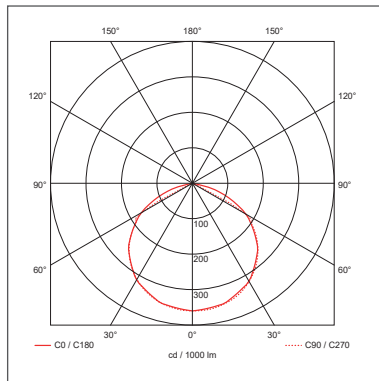

PATHFINDER

Technical Specification

Product Code: OV101200BKCWPC

Description: 200W LED Floodlight With Photocell IP65 CW Black

General Information

Dimensions (mm)	364 (W) x 92 (D) x 421 (H)
Materials	Body: Powdercoated Aluminium; Diffuser: Prismatic Glass
Finish	Black (RAL 9004)
Product Weight (Kg)	5.2
Ingress Protection	IP65
Impact Rating (IK)	07
Warranty (Years)	3

Supply & Power Information

Input Voltage & Frequency (V~ / Hz)	220-240 50/60
Safety Class	I
Circuit Wattage (W)	200
Input Current (mA)	46
Inrush Current/Time	0.5825A (74µs)
Power Factor	0.9
Operating Temperature (°C)	-20 to +45
Critical Temperature (°C)	+70
Input Mains Cable	3 x 1mm ² H05RN-F (1 Metre)

Luminaire Output

Colour Temperature (K)	4000
Colour Render Index (CRI)	>80
Typical Luminous Flux (lm)	20000
Efficacy (lm/W)	100
Beam Angle (°)	110
LED Lifetime (L70) (Hours)	30000

Sensor Information

Ambient Light 'On' (Lux)	10 to 20
Ambient Light 'OFF' (Lux)	30 to 60